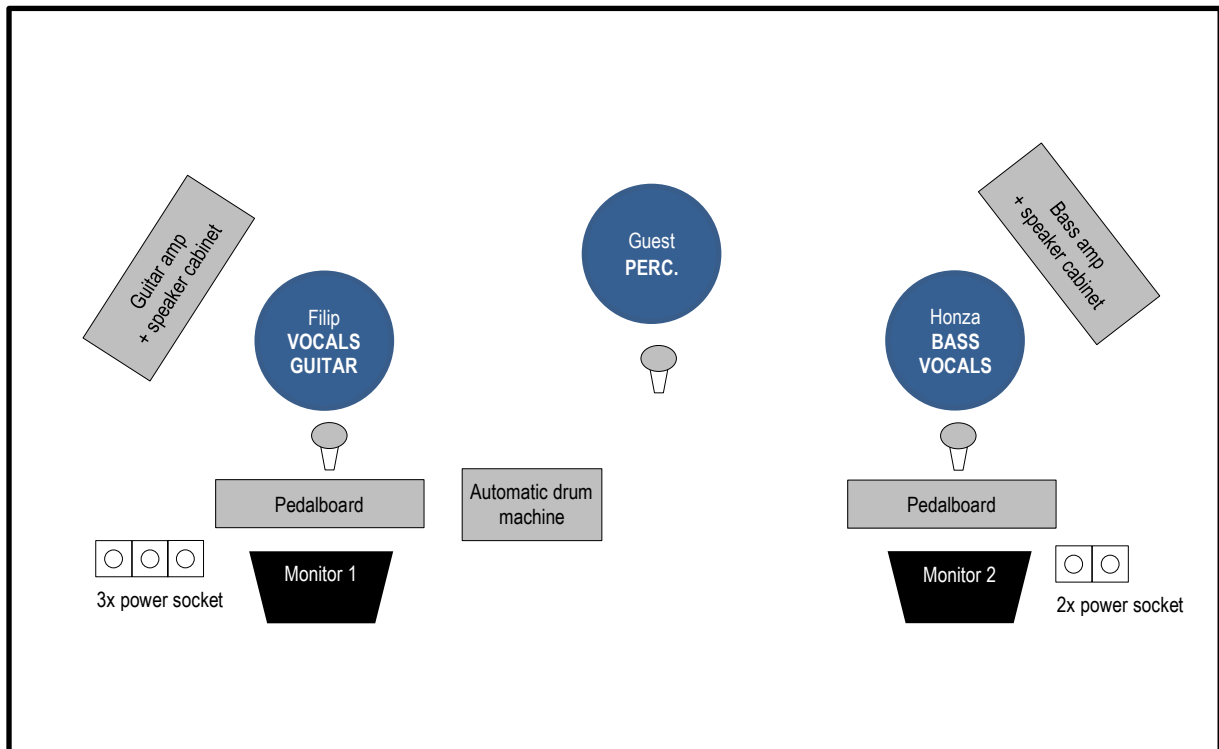

#### **Percussions – tambourine**

- Adequate microphone with a stand

## Equipment

The band will supply 2x microphones for vocalists, vocal effects pedal, electric guitar, acoustic guitar, bass, guitar amp and speaker cabinet, guitar effects, bass amp and speaker cabinet, bass effects, tambourine and automatic drum machine.

Please provide:

- 2x monitor wedges
- 3x microphone stands for vocalists and a tambourine player
- Instrument microphones (guitar)
- Instrument microphone stands (incl. mic drum kit)
- Wiring
- Adequate AC cable to provide power at either side of the stage
- PA system
- Mix table
- FOH engineer

## Stage Layout